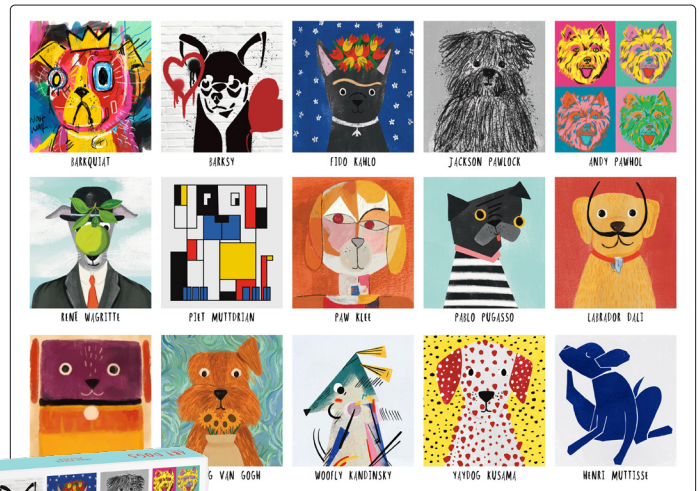

72-86194
ART DOGS
Nia Gould

0 604565 886194