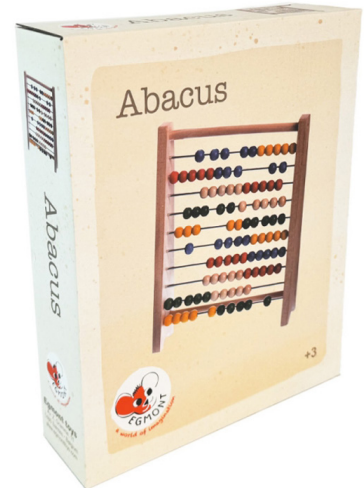

5 420023 043610

\$38.00

VARIOUS · DIVERS

6-511027

4x31x6 cm • 3+

ABACUS

The best way to start to learn to count : an old fashioned abacus, made of solid wood.

BOULIER COMPTEUR

La meilleure façon de commencer à apprendre à compter : un boulier à l'ancienne, en bois massif.

5 420023 017307

6-550240

17x15,5x6 cm • 10m+

MUSICAL TIN RADIO MUSICIANS

So handy to take with you wherever you go, this Radio/music box. Wind-up and the musicians start turning around on the tunes of a merry melody. To play with or to help the little ones to fall asleep. Works mechanically, no batteries.