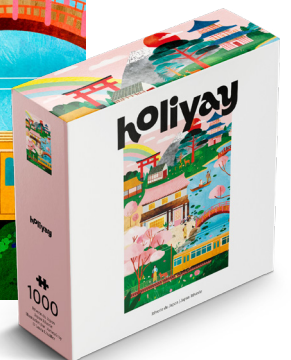

HOL-002-05
LAURA LHUILIER

Japanese Daydream

Laura Lhuillier is an Illustrator based in Lyon. Her naive universe navigates between dream and reality, and her style is very colourful. Fauna, flora and astronomy are her main sources of inspiration.