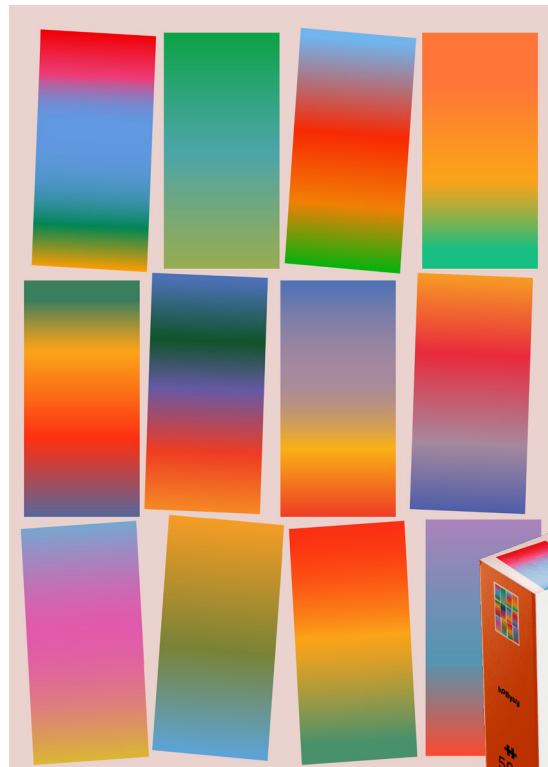

Puzzle dimensions: 35 x 49 cm / 13.8 inches x 19.3 inches / 500 pieces.

HOL-002-02

LIMISTIC

Mycology Whimsy

Limistic is an artist with a boundless imagination. Her vibrant world is inspired by nature and the wonder of everyday life, infused with a touch of carefree innocence and dreaminess.

HOL-002-07

AMBER VITTORIA

Solar Glows

Amber Vittoria is an artist, poet and author based in California. Through abstracted form, ribbons of color and joyous words, her work represents the nuances of emotion, beauty and nostalgia.