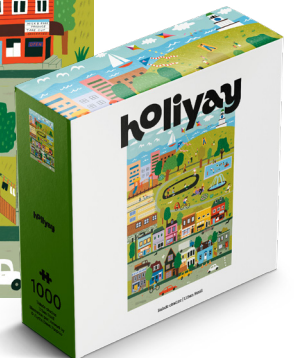

HOL-003-03

ALYSHA DAWN PUOPOLO

Urban Stroll

Originally from Toronto, Alysha Dawn Puopolo is an Illustrator who is currently based in Halifax, Nova Scotia. Her illustrations capture her passion for bright colours and busy environments.