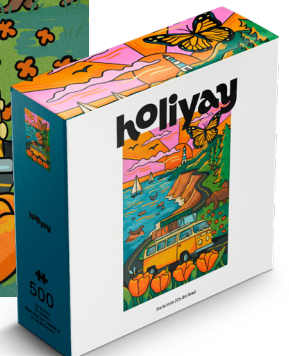

HOL-003-05

LISA MCCORMICK

On the Road

A Chicago-based Illustrator and Designer, Lisa McCormick is the Founder of Made by Lisa Marie. Her hand-drawn illustrations embrace imperfections in the creation of colourful, playful works with a human touch.