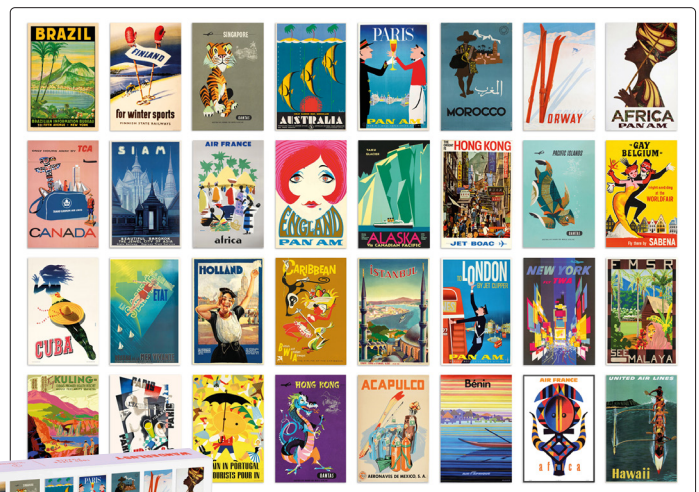

72-03078

WANDERLUST

0 604565 803078