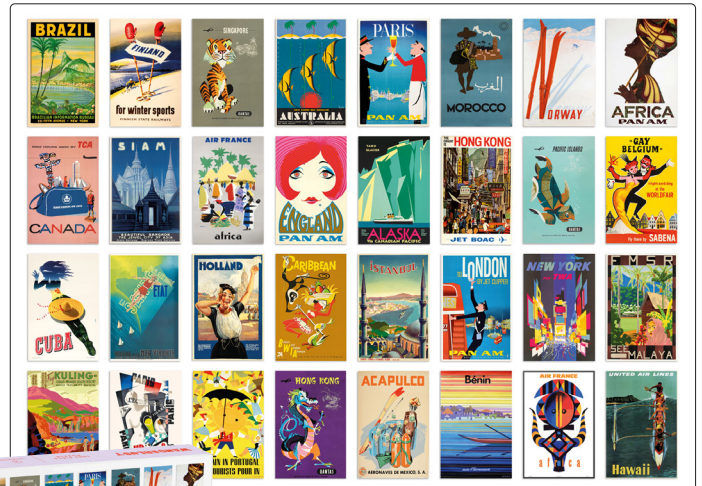

1000 pcs/mcx • 68 x 48.5 cm

72-03054
WELL PLAYED
Alex Bamford

72-28880
STATIONERY
Holly Maguire

72-70315
CHRISTMAS
Holly Maguire

happily®

MADE IN HOLLAND/FABRIQUÉ EN HOLLANDE

1000 pcs/mcx • 68 x 48.5 cm

72-28859
STAMPED
Lena Jones

0 604565 828859

72-03139
MATS
Adam Kimberley

0 604565 803139

72-03078
WANDERLUST

0 604565 803078

happily®

MADE IN HOLLAND/FABRIQUÉ EN HOLLANDE

1000 pcs/mcx • 68 x 48.5 cm