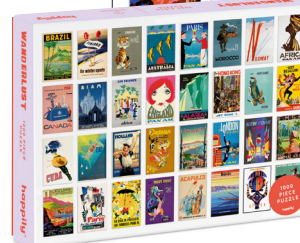

72-03078
WANDERLUST

0 604565 803078