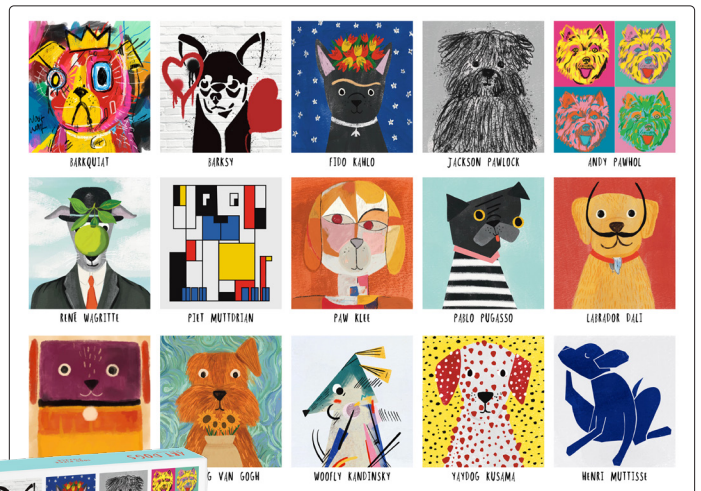

72-86194
ART DOGS
Nia Gould

0'604565'886194