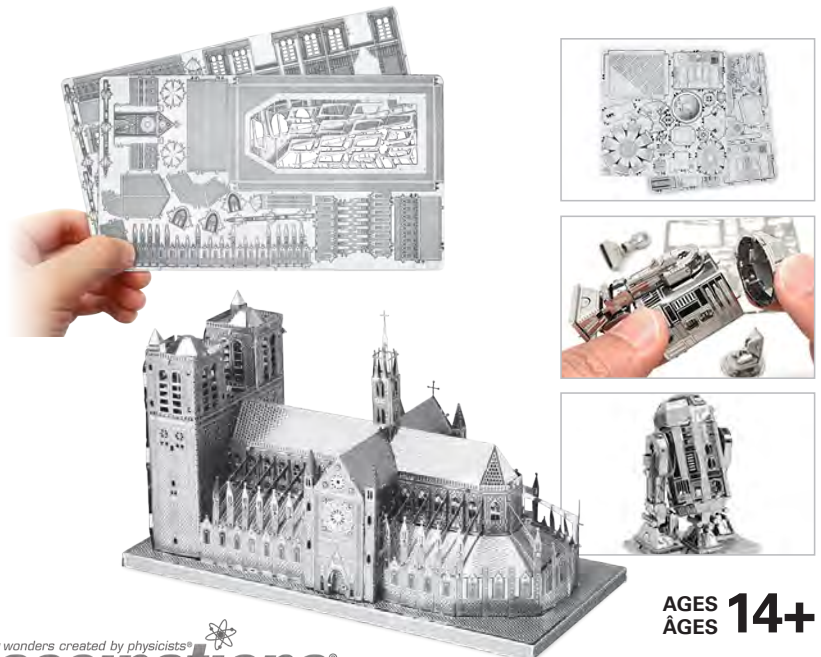

Metal Earth® Premium Series

THE **METAL EARTH® PREMIUM SERIES ICONX** OFFER LARGER SIZE MODELS (4" X 8" STEEL SHEETS) WITH ENHANCED DETAILS AND INCREASED ACCURACY.

METAL EARTH® PREMIUM SERIES ICONX OFFRE UNE SÉLECTION DE MODÈLES PLUS GRANDS (4" X 8") AVEC PLUS DE DÉTAILS ET UNE PRÉCISION ACCRUE.

AGES **14+**
ÂGES **14+**

BY / PAR *wonders created by physicists®* **Fascinations®**