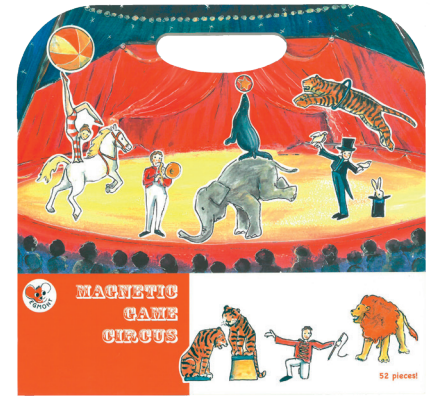

5 420023 028396